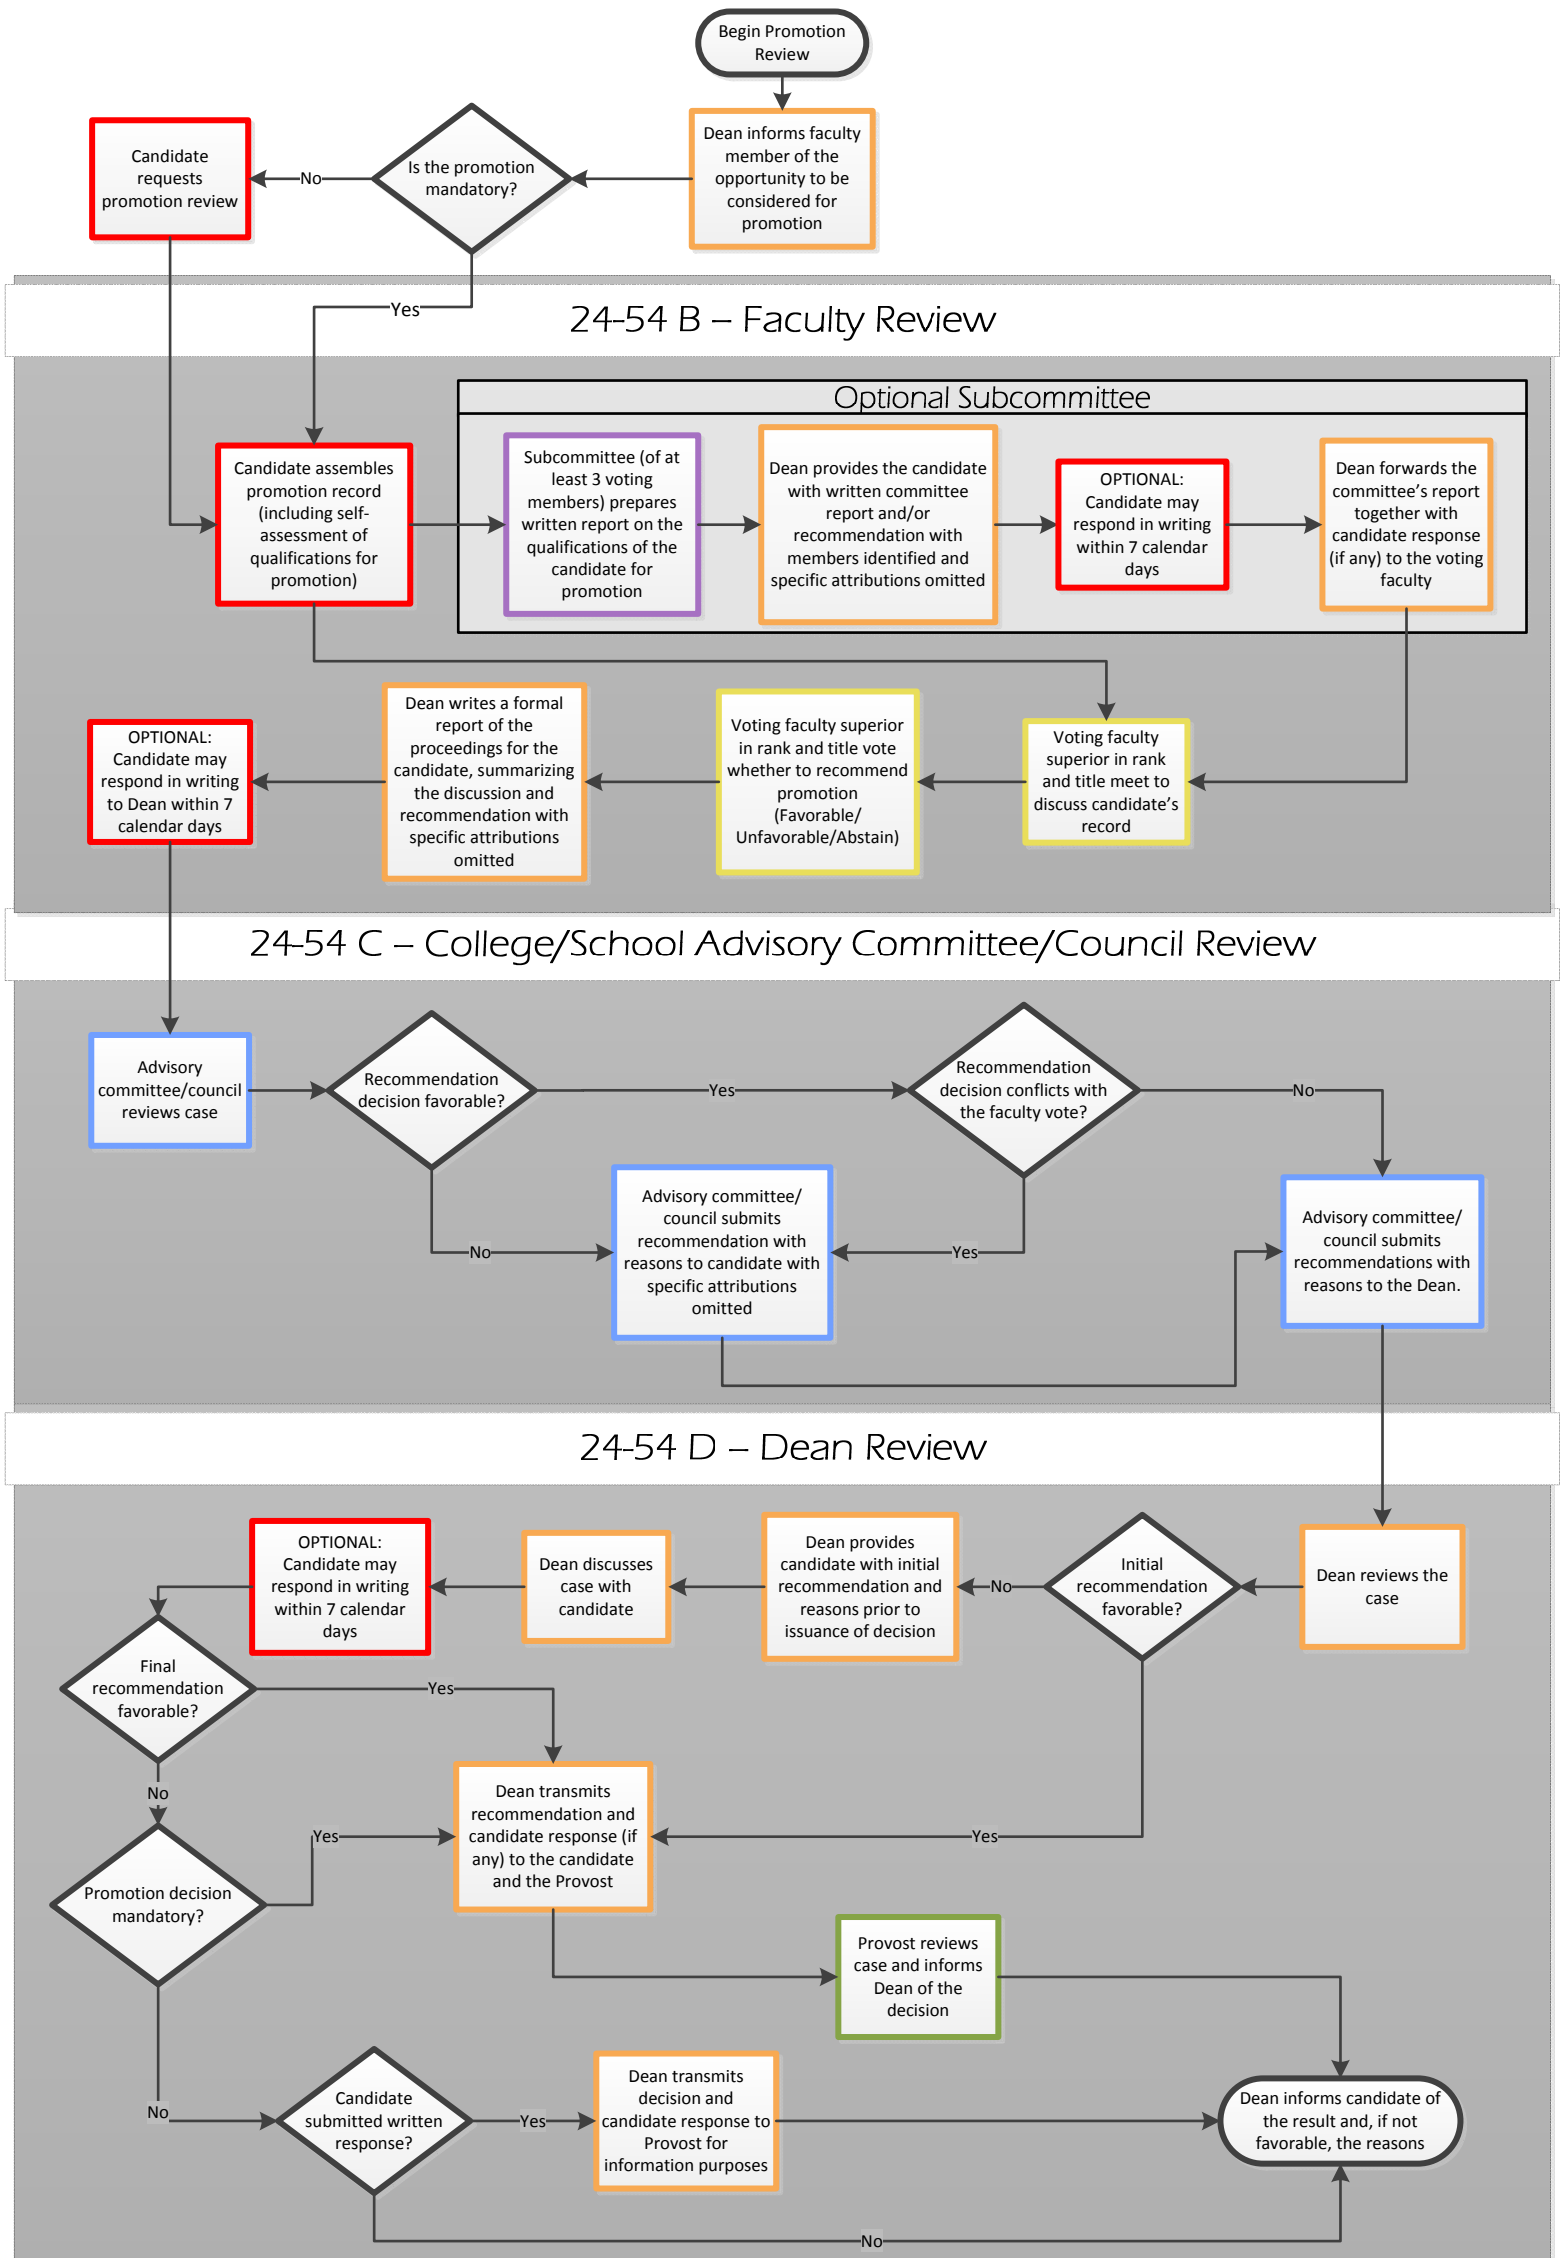

Promotion Review Process

Undepartmentalized Units with at least 3 Eligible Voting Faculty in the Candidate's Unit

Legend: